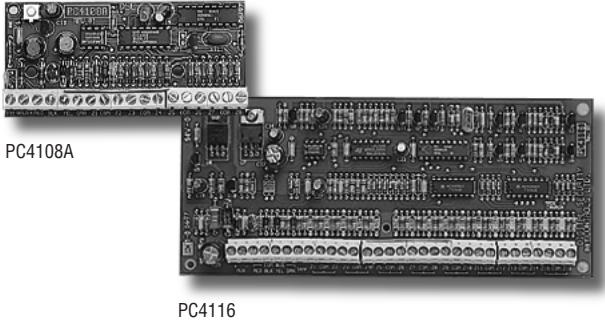

MAXSYS®

INTEGRATED SYSTEMS TECHNOLOGY

PC4108A / 4116

HARDWIRED ZONE EXPANSION MODULES

MAXSYS systems can be expanded in increments of 8 and 16 hardwired zones up to the rated capacity of each system using multiple PC4108A and PC4116 hardwired zone expansion modules.

Each module can be added as required anywhere on the system Combus providing the utmost in flexibility for hardwired zone expansion to meet customer requirements now and in the future!

PC4108A – 8 Zone Expansion Module

- provides 8 programmable hardwired zones
- **zone supervision** : zones can be NC with no EOLR, NO/NC with single EOLR or NC with double EOLR (5600ohm resistors)
- 30 programmable zone types & 8 zone options
- **VAUX output** : 12VDC, 250mA max. from Combus
- optional built-in tamper switch supervised by system
- connection for external tamper... supervised by system
- connect up to 1,000' (305m) from control panel via COMBUS
- operating environment - 32 to 122°F (0 to 50°C)
- 90% RH non-condensing
- current draw ...30mA (from Combus) plus power required for VAUX output if used

Typical System Arrangement

PC4116 – 16 Zone Expansion Module

- provides 16 programmable hardwired zones
- **zone supervision** : zones can be NC with no EOLR, NO/NC with single EOLR or NC with double EOLR (5600ohm resistors)
- 30 programmable zone types & 8 zone options
- **VAUX output** : 12VDC, 250mA max. from Combus
- connection for external tamper... supervised by system
- connect up to 1,000' (305m) from control panel via COMBUS
- operating environment - 32 to 122°F (0 to 50°C)
- 90% RH non-condensing
- current draw ...30mA (from Combus) plus power required for VAUX output if used