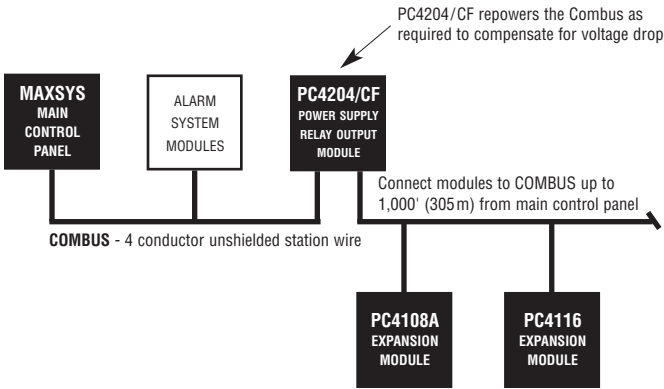

MAXSYS®

INTEGRATED SYSTEMS TECHNOLOGY

PC4108A / 4116

HARDWIRED ZONE EXPANSION MODULES

MAXSYS systems can be expanded in increments of 8 and 16 hardwired zones up to the rated capacity of each system using multiple PC4108A and PC4116 hardwired zone expansion modules.

Each module can be added as required anywhere on the system Combus providing the utmost in flexibility for hardwired zone expansion to meet customer requirements now and in the future!

PC4108A – 8 Zone Expansion Module

- provides 8 programmable hardwired zones
- **zone supervision** : zones can be NC with no EOLR, NO/NC with single EOLR or NC with double EOLR (5600ohm resistors)
- 30 programmable zone types & 8 zone options
- **VAUX output** : 12VDC, 250mA max. from Combus
- optional built-in tamper switch supervised by system
- connection for external tamper... supervised by system
- connect up to 1,000' (305m) from control panel via COMBUS
- operating environment - 32 to 122°F (0 to 50°C)
- 90% RH non-condensing
- current draw ...30mA (from Combus) plus power required for VAUX output if used

Typical System Arrangement

PC4116 – 16 Zone Expansion Module

- provides 16 programmable hardwired zones
- **zone supervision** : zones can be NC with no EOLR, NO/NC with single EOLR or NC with double EOLR (5600ohm resistors)
- 30 programmable zone types & 8 zone options
- **VAUX output** : 12VDC, 250mA max. from Combus
- connection for external tamper... supervised by system
- connect up to 1,000' (305m) from control panel via COMBUS
- operating environment - 32 to 122°F (0 to 50°C)
- 90% RH non-condensing
- current draw ...30mA (from Combus) plus power required for VAUX output if used